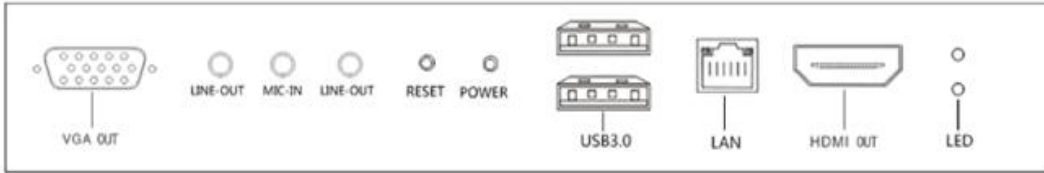

Storage humidity 5--95%
Interface I/O Ports VGA-out 2xLINE-out MIC-in 2xUSB LAN HDMI-out
Touch Screen IR two point touch

Interface

Environment

Operation temperature -20 +50°C (no condensation)
operation humidity 5%-95% (no condensation)

Trade Terms

Quality guarantee one year.
Certificate CCC,FCC,CE,UL, RoHS.